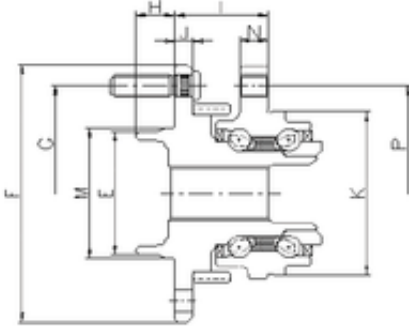

## ILJIN IJ123024 angular contact ball bearings

Bearing No. IJ123024

P	120,65 mm
I	54,18 mm
E	71,43 mm
F	153,5 mm
G	114,3 mm
H	12 mm
J	11 mm
K	100,13 mm
M	71,93 mm
N	13,5 mm
1	Wheel Bearing

IJ123024 Bearing 2D drawings and 3D CAD models