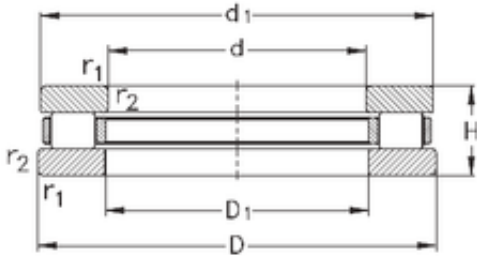

## NKE 81210-TVPB thrust roller bearings

Bearing No. 81210-TVPB

Size	50x78x22 mm
Bore Diameter	50 mm
Outer Diameter	78 mm
Width	22 mm
d	50 mm
D	78 mm
H	22 mm
d1	78 mm
r1 min.	1 mm
r2 min.	1 mm
D1	52 mm
Weight	0,38 Kg
Basic dynamic load rating (C)	80 kN
Basic static load rating (C0)	149 kN

81210-TVPB Bearing 2D drawings and 3D CAD models