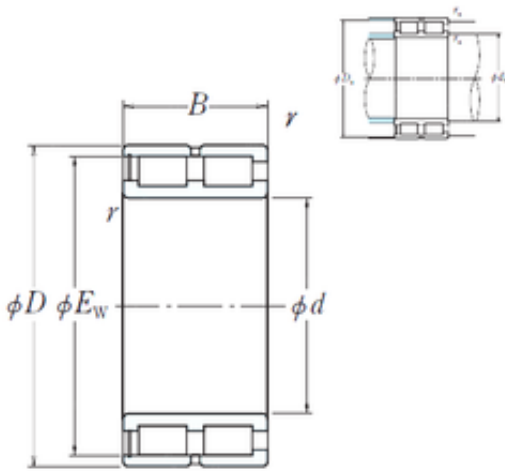

DRIVESHAFT ANDERSON, INC.

NNCF5068V NSK Double Direction Thrust Bearings

Bearing No. NNCF5068V

NNCF5068V Bearing 2D drawings and 3D CAD models

Size	340x485.8x243 mm
Bore Diameter	340 mm
Outer Diameter	485,8 mm
Width	243 mm
d	340 mm
D	520 mm
Ew	485,8 mm
B	243 mm
C	243 mm
r min.	5 mm
Da	490 mm
ra max.	4 mm
da	368 mm
Weight	177 Kg
Basic dynamic load rating (C)	4250 kN